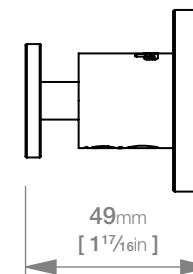

4610 ROBE HOOK SINGLE

4600 Series Premium Collection

Wall Fixings Supplied:
Masonry

Original UX Fischer® supplied,
phased in from June 2015.

Code: 4610POLS

Finish: Polished

GRADE 304 Stainless Steel