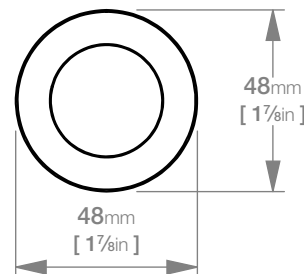

4610 ROBE HOOK SINGLE

4600 Series Premium Collection

Wall Fixings Supplied:
Masonry

Original UX Fischer® supplied,
phased in from June 2015.

Code: 4610POLS

Finish: Polished

GRADE 304 Stainless Steel